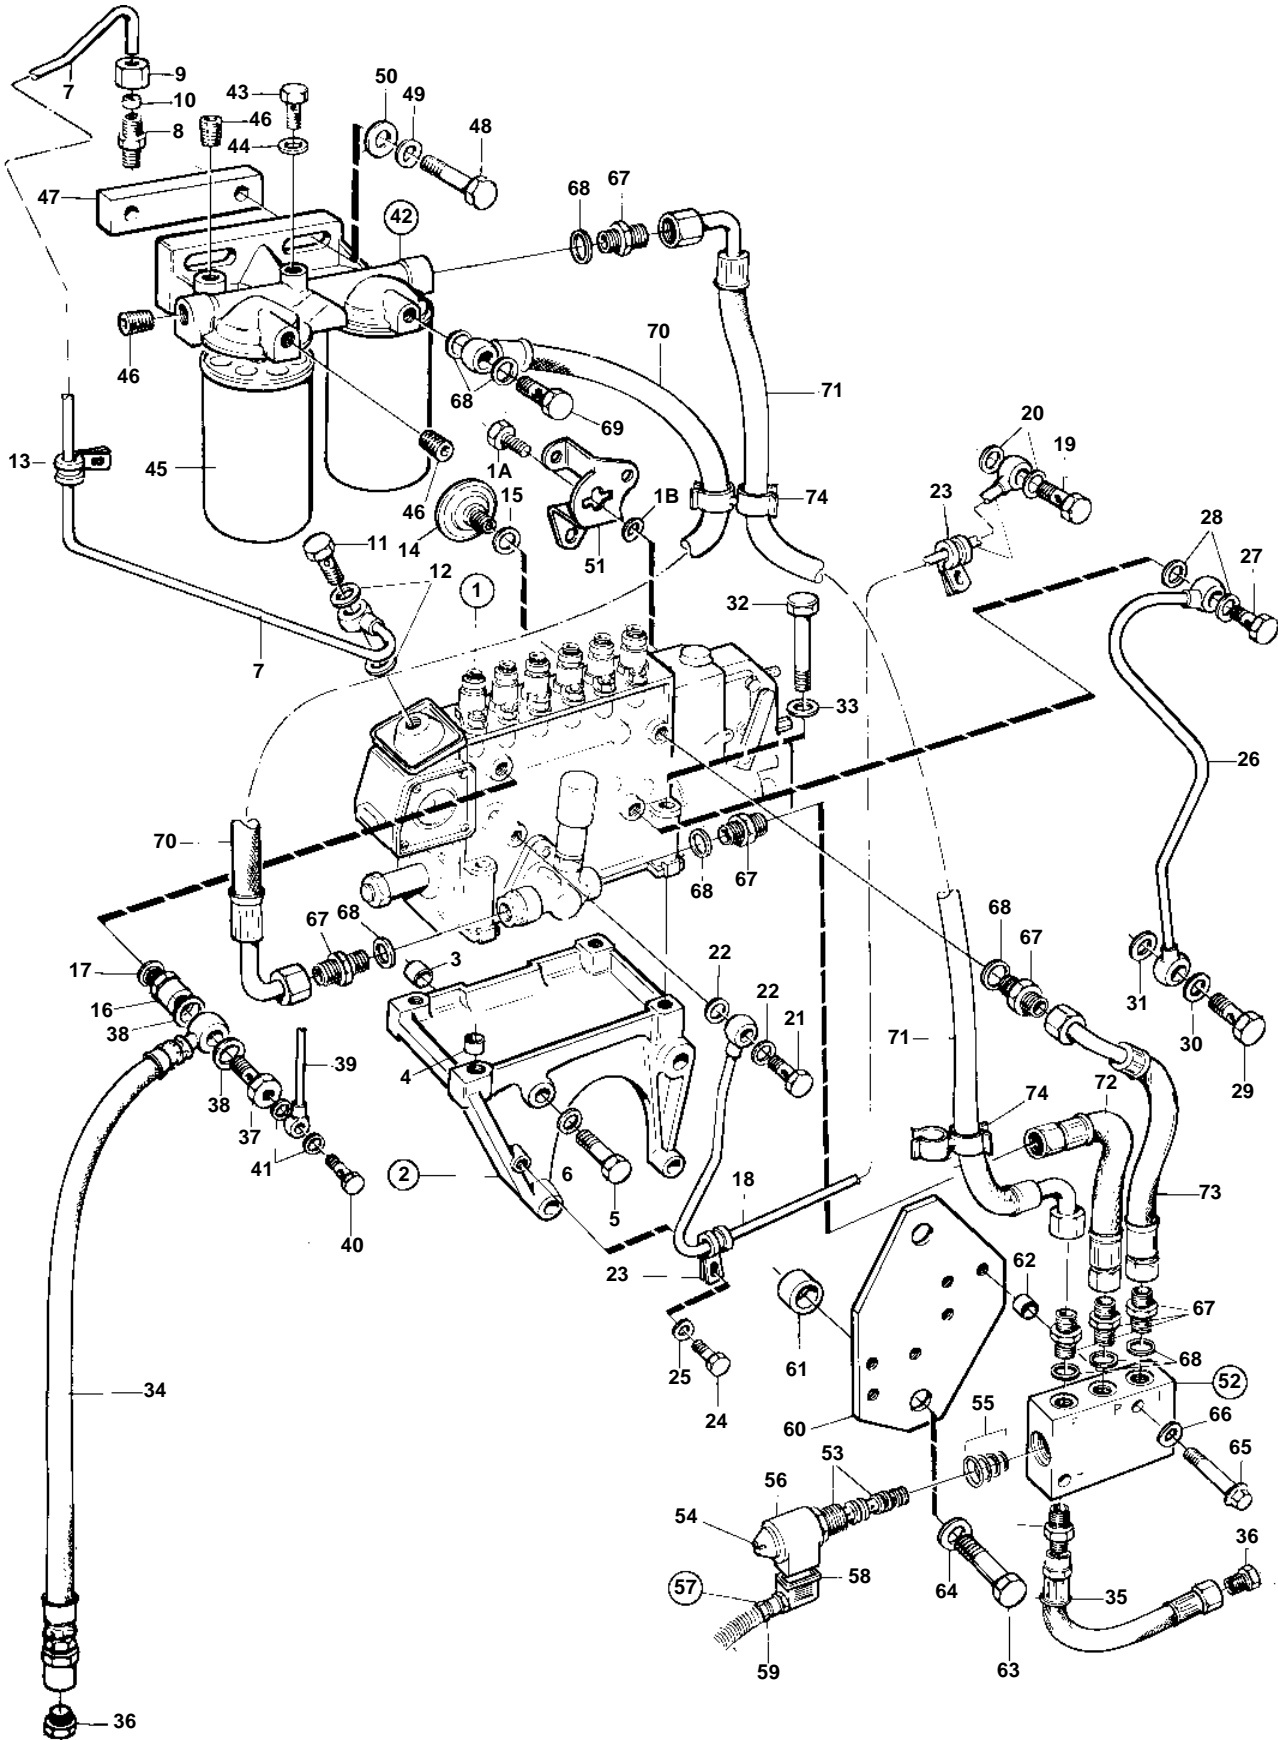

TAMD102A, TAMD102D

TAMD102A, TAMD102D

REF	PART NO.	QTY	DESCRIPTION	SEE SEC.	NOTES
1	864451	1	Injection pump		TAMD102A
				2834	
	865409	1	Injection pump		TAMD102D
	3825118	1	• Governor		
	244825	1	• Feed pump		
				600	
1A	955270	1	• Screw		
1B	941906	1	• Spring washer		
			• Remaining comps.not spec		
2	478647	1	Bracket		
3		2	• Guide sleeve		
4	417588	1	• Guide sleeve		
5	955566	2	Screw		
6	940280	2	Spring washer		
7	864368	1	Tube		
8	954379	1	Nipple, induction manifold		
9	954357	1	Cap nut		
10	954365	1	Fitting		
11	969299	1	Hollow screw		
12	11994	2	Gasket		
13	942400	2	Clamp		
14	477173	1	Pressure equalizer		
15	969011	1	Gasket		
16	35096	1	Overflow valve		
17	15304	1	Gasket		
18		1	Oil feed pipecylinder block	2750	TAMD102A
		1	Oil feed pipecylinder block	891	TAMD102D
19		1	Hollow screw	2750	TAMD102A
		1	Hollow screw	891	TAMD102D
20		2	Gasket	2750	TAMD102A
		2	Gasket	891	TAMD102D
21	48634	1	Hollow screw		
22	947281	2	Gasket		
23	952623	2	Clamp		
24	955512	1	Screw		
25	949607	1	Spring washer		
26	422246	1	Pipe, oil drain		
27	25167	1	Hollow screw		
28	969011	2	Gasket		
29	942007	1	Hollow screw, cylinder block		
30	11998	1	Gasket		
31	942703	1	Gasket		
32	940156	4	Screw		
33	190509	4	Washer		
34	866964	1	Fuel hose		L=710mm
35	866963	1	Fuel hose		
36	22753	2	Nipple		
37	16496	1	Hollow screw		
38	969011	2	Gasket		
39		1	Leak-off pipe	877	
40		1	Hollow screw	877	
41		2	Gasket	877	
42	1676832	1	Filter housing		
43	471177	1	• Screw		
44	947620	1	• Gasket		
45	466987	2	Fuel filter		
46	968062	3	Plug		
47		1	Spacer		
48	955536	2	Screw		
49	942336	2	Spring washer		
50	960142	2	Washer		
51	848677	1	Lever, stop solenoid		
52	866699	1	Shut-off valve		